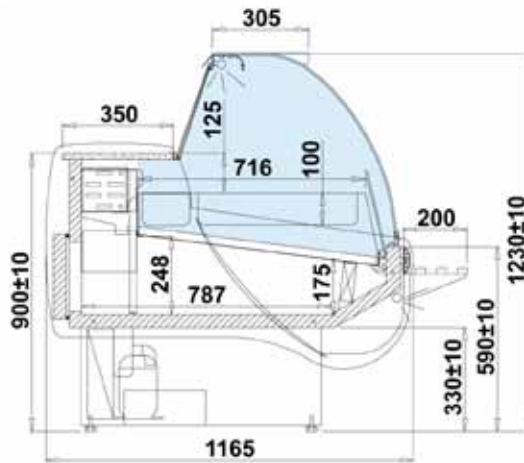

Refrigerated Serve Overs - I-Basia 2 GASTRO

I-Basia 2 GASTRO*

Technical parameters:

Model	Dimension (ext.) H x W x D [mm]	Power Consumption [kWh/24h]	Weight [kg]
I-Basia 2/1.1 GASTRO	1230 x 1040 x 1165	3,70	140
I-Basia 2/1.4 GASTRO	1230 x 1370 x 1165	3,80	160
I-Basia 2/1.7 GASTRO	1230 x 1670 x 1165	4,90	190
I-Basia 2/2.0 GASTRO	1230 x 2000 x 1165	5,20	215
I-Basia 2/2.5 GASTRO	1230 x 2540 x 1165	7,10	290