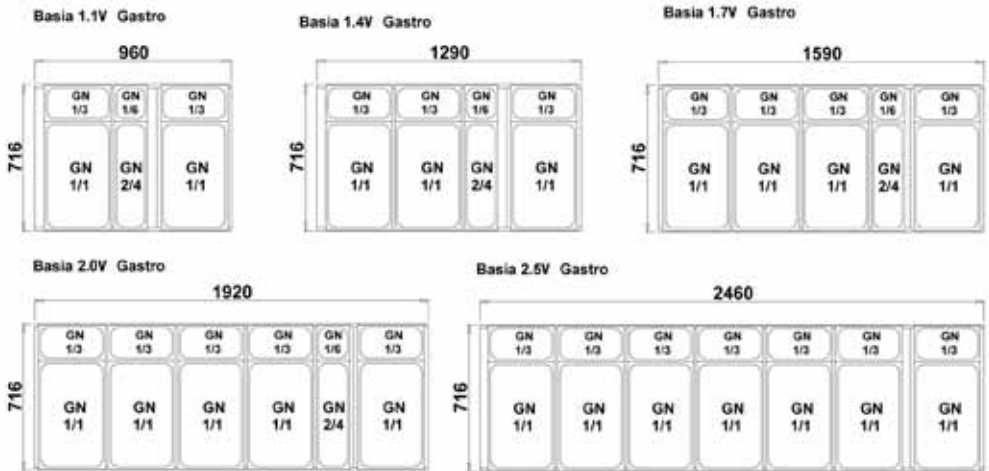

Refrigerated Serve Overs - I-Basia 2 GASTRO

I-Basia 2 GASTRO*

Technical parameters:

Model	Dimension (ext.) H x W x D [mm]	Power Consumption [kWh/24h]	Weight [kg]
I-Basia 2/1.1 GASTRO	1230 x 1040 x 1165	3,70	140
I-Basia 2/1.4 GASTRO	1230 x 1370 x 1165	3,80	160
I-Basia 2/1.7 GASTRO	1230 x 1670 x 1165	4,90	190
I-Basia 2/2.0 GASTRO	1230 x 2000 x 1165	5,20	215
I-Basia 2/2.5 GASTRO	1230 x 2540 x 1165	7,10	290

* - Picture above presents unit with either some or all available extras. Please note that the look of basic version of cabinet, or one of your choice, may vary from presented.

Refrigerated Serve Overs - I-Basia 2 GASTRO